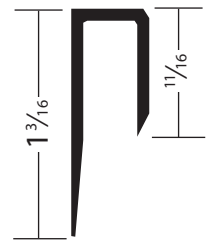

Standard & Heavy Duty Square Edge Wall Mount Full Back Plate Hinges.

C50-0004
C50-0011

SHOWER CLAMP

Heavy Duty Square Edge Hole-In-Glass Style Wall Mount Clamp.

C50-0033

SHOWER PULL

8" Back-to-Back Shower Door Pull (with removable washers).

ACI-15
5/16" OPENING
Available in Matte Black or Polished Black

SHOWER CHANNEL

3/4" Deep Shower U-Channel for 3/8" Glass.